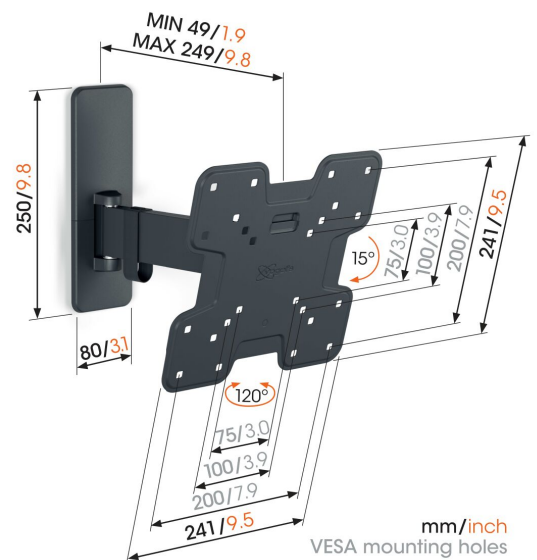

TVM 1223 Full-Motion TV Wall Mount

Key Benefits

- Smoothly turn your TV up to 120°
- Secure tilting up to 15°
- Easy to level, even after installation
- Cable strap included
- Free spirit level included

Full-motion TV wall mount for TVs from 19 to 43 inches

With this QUICK Full-Motion TV wall mount, you can enjoy your TV to the max. You can turn the wall mount up to 120° and tilt it up to 15°. Installation is extremely easy and done in no time. You can mount your TV firmly and safely on the wall in less than 30 minutes. The TV wall mount is suitable for TVs from 19 to 43 inches and weighing up to 15 kg.

TVM 1223 Full-Motion TV Wall Mount

Specifications

| | |
|-----------------------------------|----------------|
| Article number (SKU) | 1812230 |
| Colour | Black |
| EAN single box | 8712285348600 |
| Product size | S |
| Height | 241 |
| Width | 241 |
| TÜV certified | Yes |
| Tilt | Tilt up to 15° |
| Turn | Up to 120° |
| Guarantee | 5 years |
| Min. screen size (inch) | 19 |
| Max. screen size (inch) | 43 |
| Max. weight load (kg) | 15 |
| Max. bolt size | M8 |
| Max. height of interface (mm) | 241 |
| Max. width of interface (mm) | 241 |
| Cable management | Cable strap |
| Max. distance to the wall (mm) | 249 |
| Max. horizontal hole pattern (mm) | 200 |
| Max. vertical hole pattern (mm) | 200 |
| Min. distance to the wall (mm) | 49 |
| Min. horizontal hole pattern (mm) | 75 |
| Min. vertical hole pattern (mm) | 75 |
| Number of pivot points | 2 |
| Spirit level included | Yes |
| Universal or fixed hole pattern | Fixed |