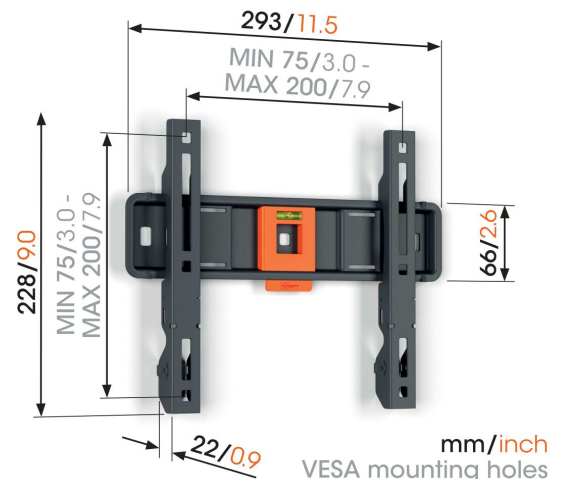

## TVM 1203 Fixed TV Wall Mount

### Key Benefits

- Minimal gap with the wall (only 2.2 cm)
- SoftLock™: secure your TV simply
- Spirit level included

### Flat TV wall mount for TVs from 19 to 50 inches

Mount your TV on the wall quickly and easily? This no-nonsense TV wall mount from the QUICK Fixed series is the perfect solution. The TV wall mount is suitable for TVs from 19 to 50 inches and weighing up to 30 kg. There is only 2.2 cm between the TV and the wall. The QUICK Fixed TV wall mount cannot be turned or tilted. It is therefore ideally suited to situations in which you sit directly in front of the TV.

# Specifications

|                                   |               |
|-----------------------------------|---------------|
| Article number (SKU)              | 1812030       |
| Colour                            | Black         |
| EAN single box                    | 8712285348105 |
| Product size                      | S             |
| Height                            | 228           |
| Width                             | 293           |
| Depth                             | 22            |
| TÜV certified                     | Yes           |
| Guarantee                         | 5 years       |
| Min. screen size (inch)           | 19            |
| Max. screen size (inch)           | 50            |
| Max. weight load (kg)             | 30            |
| Min. hole pattern                 | 75mm x 75mm   |
| Max. hole pattern                 | 200mm x 200mm |
| Max. bolt size                    | M8            |
| Max. height of interface (mm)     | 228           |
| Max. width of interface (mm)      | 293           |
| Max. horizontal hole pattern (mm) | 200           |
| Max. vertical hole pattern (mm)   | 200           |
| Min. distance to the wall (mm)    | 22            |
| Spirit level included             | Yes           |
| Universal or fixed hole pattern   | Universal     |