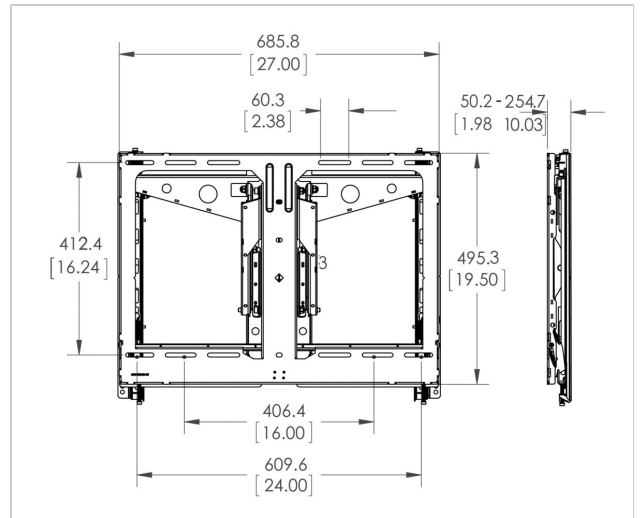

PFW 6880 Display video wall module pop-out

Article number (SKU) 7368800
Colour Black

PFW 6880 is a slim video wall pop-out module with a distance between display and wall of only 50mm. It features a spring-loaded push to open release, by gently pushing on the display. Custom spacers to reduce installation time are available on request for the most used video wall displays.

Optional dedicated spacers dramatically reduce installation time. Spacers are available for the most used video wall displays or monitors.

PFW 6880 Display video wall module pop-out

VOGEL'S HOLDING BV 2019 (c) All rights reserved.
Subject to printing errors, technical and price amendments.
Date:2019-09-12

www.vogels.com

Specifications

Product type number	PFW 6880
Article number (SKU)	7368800
Colour	Black
EAN single box	8712285329227
Depth	50
Guarantee	5 years
Max. weight load (kg)	45.5
Max. height of interface (mm)	549
Max. width of interface (mm)	686
Max. screen size (inch)	65
Min. distance to the wall (mm)	50
Min. screen size (inch)	37
Orientation	Landscape
Service position	Yes