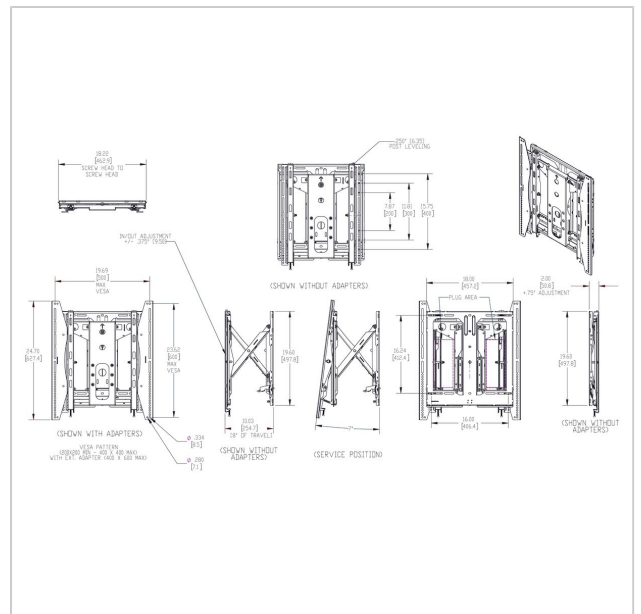

PFW 6885 Video wall pop-out wall mount, portrait

Article number (SKU) 7368850
Colour Black

The PFW 6885 is an adjustable pop-out video-wall mount for displays in portrait position. The PFW 6885 can be used for displays up to 45.5kg with mounting patterns from 200 x 200 up to 400 x 600 mm. It features multi-monitor stacking, spring-loaded release, open design, custom spacers, top adjustable mounting brackets and straight scissor-style extension.

Optional dedicated spacers dramatically reduce installation time. Spacers are available for the most used video wall displays or monitors.

PFW 6885 Video wall pop-out wall mount, portrait

www.vogels.com

VOGEL'S HOLDING BV 2019 (c) All rights reserved.
Subject to printing errors, technical and price amendments.
Date:2020-10-15

Specifications

Product type number	PFW 6885
Article number (SKU)	7368850
Colour	Black
EAN single box	8712285334023
TÜV certified	Yes
Guarantee	5 years
Max. weight load (kg)	45.5
Max. height of interface (mm)	627
Max. width of interface (mm)	497
Max. distance to the wall (mm)	260
Max. horizontal hole pattern (mm)	400
Max. screen size (inch)	65
Max. vertical hole pattern (mm)	600
Min. distance to the wall (mm)	51
Min. horizontal hole pattern (mm)	200
Min. screen size (inch)	37
Min. vertical hole pattern (mm)	200
Orientation	Portrait
Service position	Yes