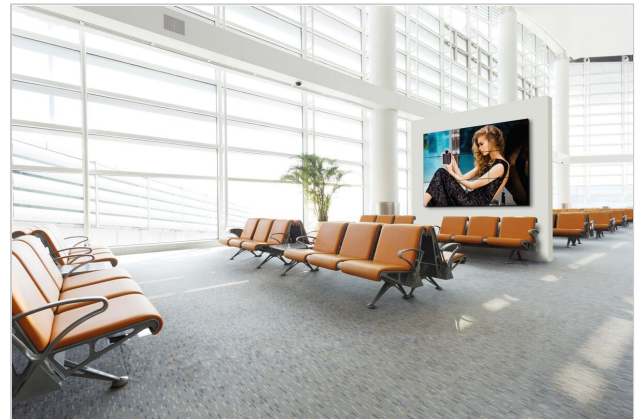

### Key Benefits

- Easy install
- Connect-it compatible, including accessories
- Modular

Engineered to make video wall installations as quick and simple as possible, this modular video wall mount can be used to create unlimited video wall configurations in both landscape and portrait format. The PFW 6706 features a push-in, pop-out functionality for displays weighing up to 45 kg / 99 lbs. with a mounting pattern of 200 x 200 to 600 x 800mm.

### PFW 6706 pop-out video wall mount

The PFW 6706 features a pop-in, pop-out system which enables quick and easy access to the rear of mounted screens for servicing and maintenance. This modular video wall mount can be used to create unlimited videowall configurations in both landscape and portrait format. Reduce video wall installation timeThe video wall mount needs to be combined with the multi directional (3D) adjustable interface display strips (PFS 35xx) , making accurate screen alignment fast and simple. Optional dedicated spacers reduce installation time even more. Spacers are available for the most used video wall displays or monitors. Suitable for direct wall mounting and mounting on a Connect-it interface bar (PFB 34xx). Mounting on a Connect-it interface bar for easy alignment, even on stud walls.