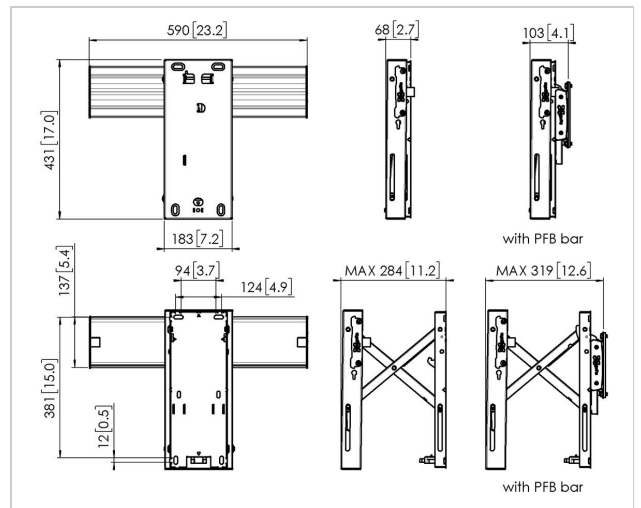

## PFW 6706 Pop-out video wall mount

Article number (SKU)  
Colour

7267060  
Black

### Key Benefits

- Easy install
- Connect-it compatible, including accessories
- Modular

Engineered to make video wall installations as quick and simple as possible, this modular video wall mount can be used to create unlimited video wall configurations in both landscape and portrait format. The PFW 6706 features a push-in, pop-out functionality for displays weighing up to 45 kg / 99 lbs. with a mounting pattern of 200 x 200 to 600 x 800mm.

### PFW 6706 pop-out video wall mount

The PFW 6706 features a pop-in, pop-out system which enables quick and easy access to the rear of mounted screens for servicing and maintenance. This modular video wall mount can be used to create unlimited videowall configurations in both landscape and portrait format. Reduce video wall installation timeThe video wall mount needs to be combined with the multi directional (3D) adjustable interface display strips (PFS 35xx) , making accurate screen alignment fast and simple. Optional dedicated spacers reduce installation time even more. Spacers are available for the most used video wall displays or monitors. Suitable for direct wall mounting and mounting on a Connect-it interface bar (PFB 34xx). Mounting on a Connect-it interface bar for easy alignment, even on stud walls.

## Specifications

Product type number	PFW 6706
Article number (SKU)	7267060
Colour	Black
EAN single box	8712285345029
Height	431
Width	590
Depth	68
TÜV certified	Yes
Guarantee	5 years
Min. screen size (inch)	37
Max. screen size (inch)	65
Max. weight load (kg)	45
Max. bolt size	M8
Cable management	Cable clip
Max. distance to the wall (mm)	283
Max. horizontal hole pattern (mm)	600
Max. screen size (inch)	65
Max. vertical hole pattern (mm)	800
Min. distance to the wall (mm)	67
Min. horizontal hole pattern (mm)	200
Min. screen size (inch)	37
Min. vertical hole pattern (mm)	200
Orientation	Landscape / Portrait