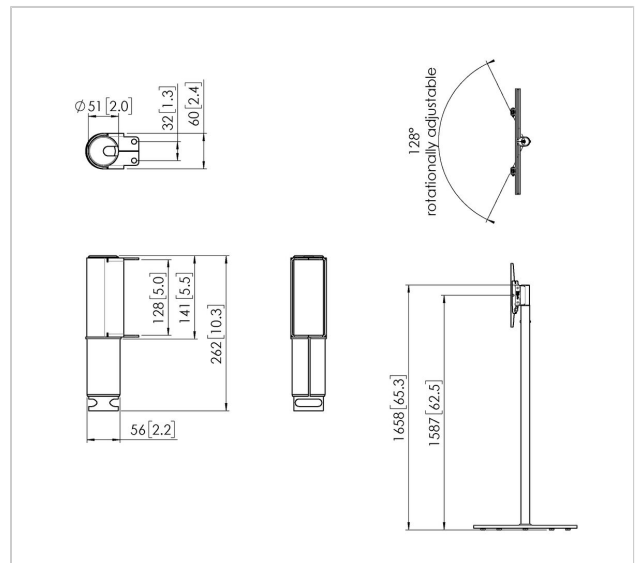

PFA 9148 Turn unit display floor stand

Article number (SKU) 7291480
 Colour Black

Key Benefits

- Easy install
- Modular
- Cable management

The PFA 9148 turn unit can be used to mount a display to the PFF 1560 display floor stand or the PFA 9155 display floor-mounting stand.

The turn unit is part of a modular system that allows you to create your own floor-mounting solution for displays up to 40 kg. You will need to add a display interface bar (PFB 34xx), depending on the display.

PFA 9148 Turn unit display floor stand

www.vogels.com

VOGEL'S HOLDING BV 2019 (c) All rights reserved.
Subject to printing errors, technical and price amendments.
Date:2021-03-04

Specifications

Product type number	PFA 9148
Article number (SKU)	7291480
Colour	Black
EAN single box	8712285345241
Height	262
Width	60
Depth	51
TÜV certified	Yes
Turn	Up to 128°
Guarantee	5 years
Lockable	True