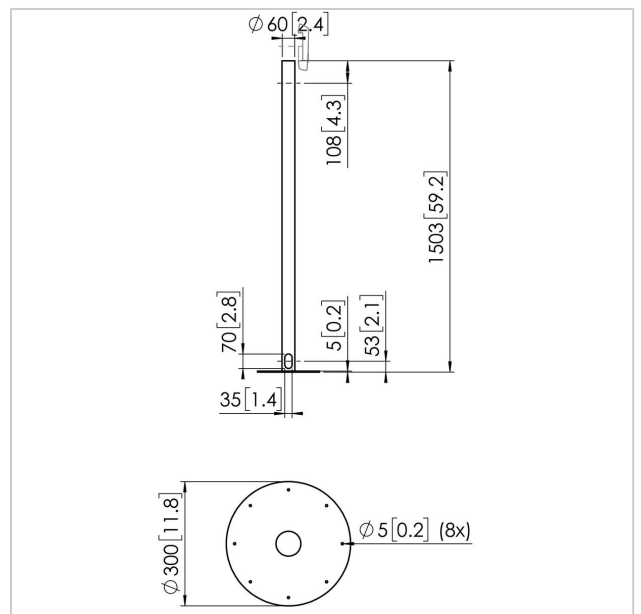

PFA 9155 Display floor mounting stand

Article number (SKU) 7291554
 Colour Silver

Key Benefits

- Stylish high-end design
- Modular
- Cable management

The PFA 9155 display floor mounting stand is part of the modular system, allowing you to create your own floor solution.

The PFA 9155 is a stylish stainless steel floor stand for displays and is ideal for use in showrooms, offices, hotels, boardrooms, lobbies and even retail stores. You will need to add a turn and tilt unit (PFA 9148) and a display interface bar (PFB 34xx), depending on the display.

PFA 9155 Display floor mounting stand

www.vogels.com

VOGEL'S HOLDING BV 2019 (c) All rights reserved.
Subject to printing errors, technical and price amendments.
Date:2021-03-04

Specifications

Product type number	PFA 9155
Article number (SKU)	7291554
Colour	Silver
EAN single box	8712285350788
Height	1503
Width	300
Depth	300
TÜV certified	Yes
Guarantee	5 years
Min. screen size (inch)	55
Max. screen size (inch)	55
Max. weight load (kg)	50
Max. screen size (inch)	55