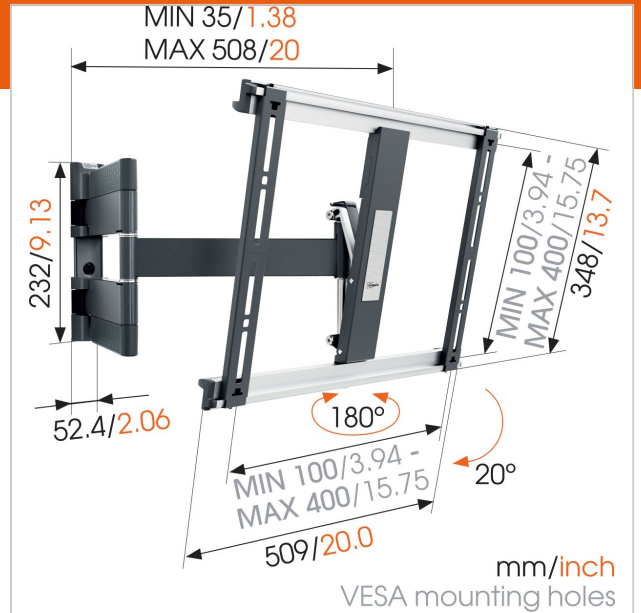

THIN 445 ExtraThin Full-Motion TV Wall Mount (black)

Article number (SKU)
Colour

8394450
Black

Key Benefits

- Easily level your TV even after installation
- Guide your cables
- Mount your TV only 3,5 cm from the wall
- Use the app and mark the first drilling hole easily!
- Install your mount perfectly level: spirit level included!

Extra-thin TV bracket with turning and tilting function

The THIN 445 full motion TV bracket has a maximum weight capacity of 18 kg. Almost any TV, from 26" to 55" (66-140 cm), can be mounted flat against the wall with the THIN 445. The maximum turning angle is 180° and the max. tilting angle is 20°. The distance from the wall is 35 mm. Also available in white.

Your TV moves in all directions

Mount your TV on the wall with an extra-thin THIN full-motion TV bracket for the best view of your TV from anywhere in the room. You simply turn the TV towards you and you'll never again have to worry about annoying reflections. With the THIN full-motion wall mount, you can turn and tilt your TV to any desired position.

Product type number	THIN 445	
Article number (SKU)	8394450	
Colour	Black	
EAN single box	8712285334948	
Product size	M	
TÜV certified	Yes	
Tilt	Tilt up to 20°	
Turn	Full motion (up to 180°)	
Guarantee	Lifetime	Product line
Min. screen size (inch)	26	
Max. screen size (inch)	55	
Max. weight load (kg)	18	
Min. hole pattern	100mm x 100mm	
Max. hole pattern	400mm x 400mm	
Max. bolt size	M8	
Max. height of interface (mm)	348	
Max. width of interface (mm)	509	
Cable management	Cable management integrated in arm	
Max. distance to the wall (mm)	508	
Min. distance to the wall (mm)	35	
Number of pivot points	3	
Product group	Tv mount turn	
Spirit level included	True	
Universal or fixed hole pattern	Universal	
What's in the box	• Mounting instructions	