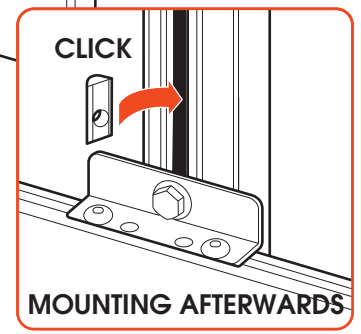

Designed and engineered in the Netherlands
More information on: www.vogels.com

VOGEL'S PRODUCTS BV, HONDSRUGLAAN 93, 5628 DB EINDHOVEN, THE NETHERLANDS