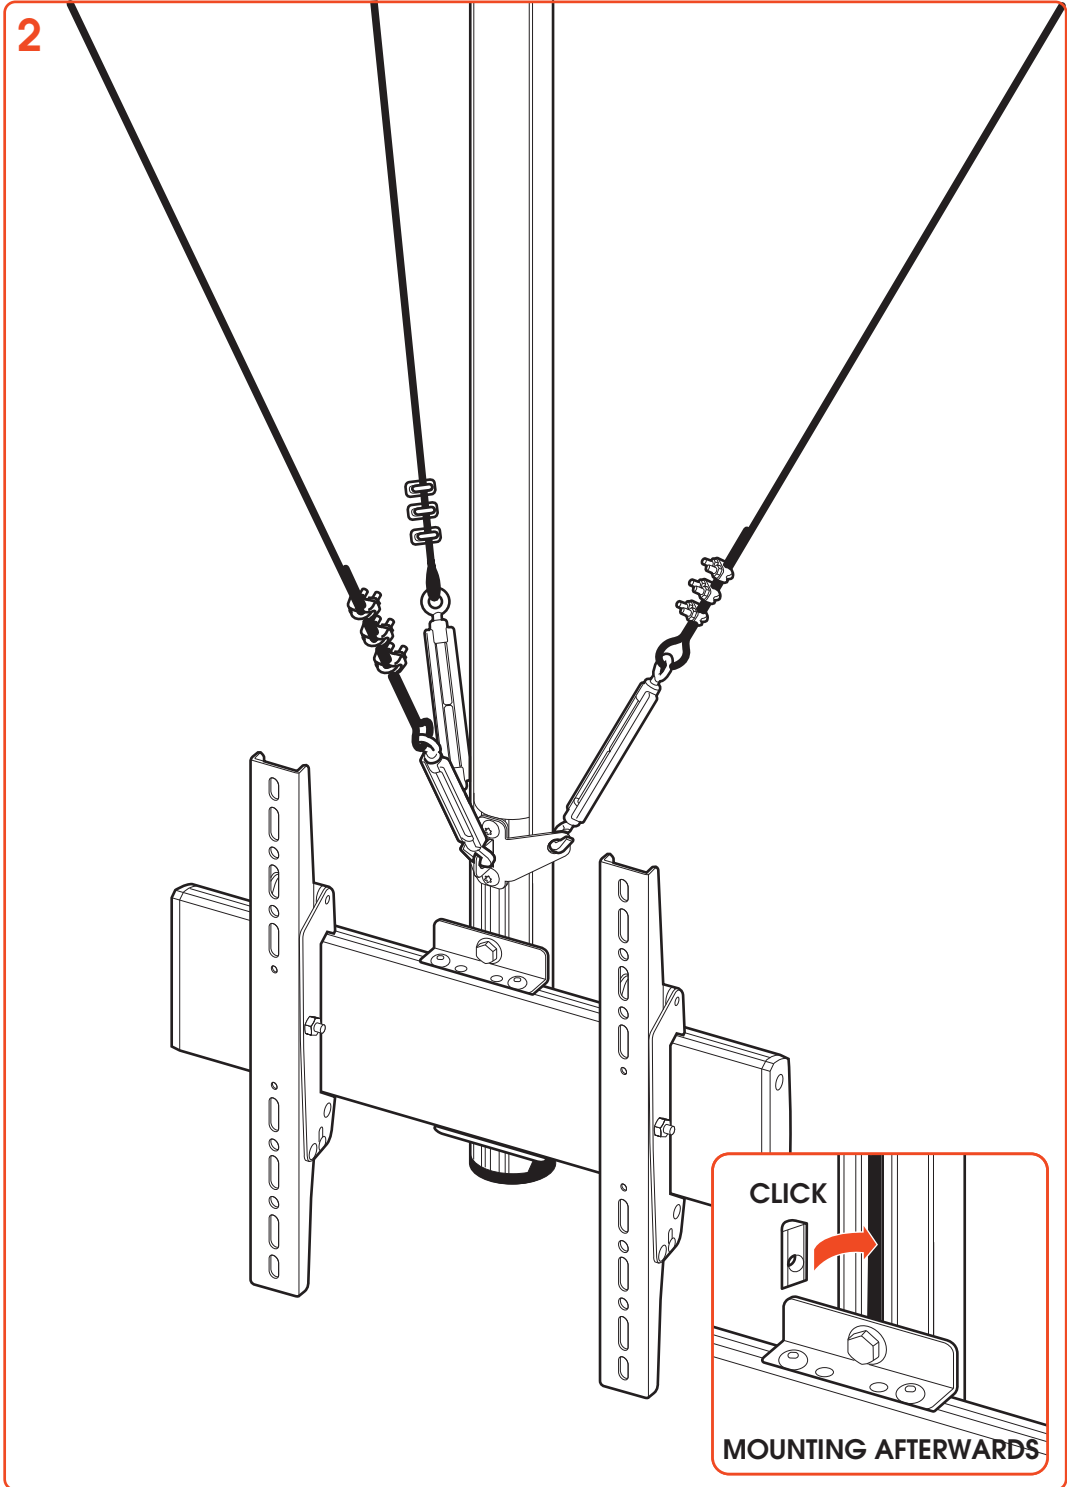

Designed and engineered in the Netherlands
More information on: www.vogels.com

VOGEL'S PRODUCTS BV, HONDSRUGLAAN 93, 5628 DB EINDHOVEN, THE NETHERLANDS