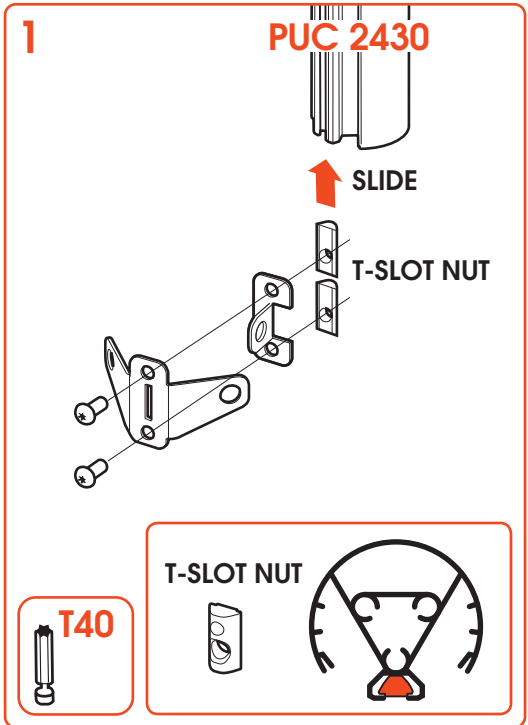

Designed and engineered in the Netherlands
More information on: www.vogels.com

VOGEL'S PRODUCTS BV, HONDSRUGLAAN 93, 5628 DB EINDHOVEN, THE NETHERLANDS